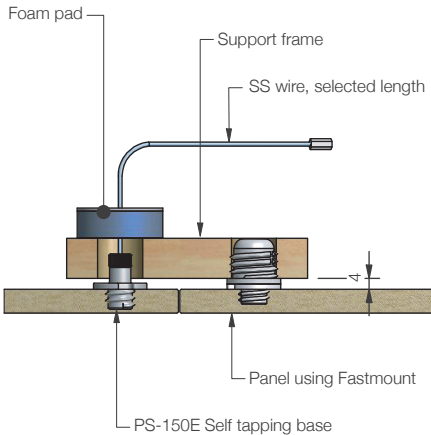

The Fastmount® multi-award winning system has revolutionized the mounting of panels. Panels can easily be removed and refitted in any sequence time after time. For further information or technical support contact: info@fastmount.com