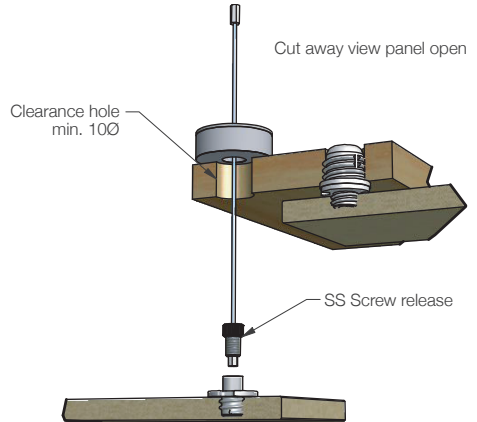

The Fastmount® multi-award winning system has revolutionized the mounting of panels. Panels can easily be removed and refitted in any sequence time after time. For further information or technical support contact: info@fastmount.com